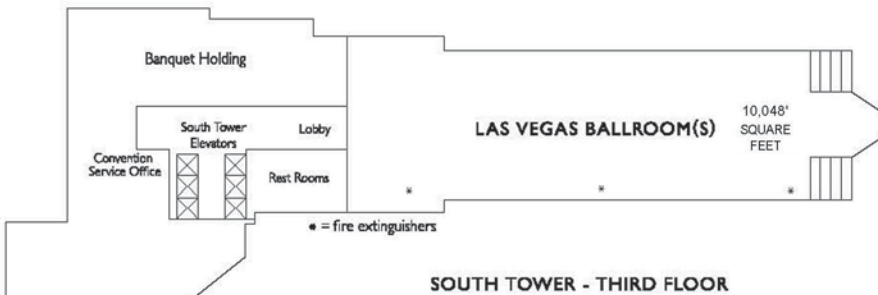

For the first time ever, the U.S.N.S.T.A. will have the entire South Tower all to ourselves. Two full floors of multi-point entry rooms, hallways, stairways, galleys, lobbies, rest rooms, elevators and escalators. And its all ours to use as we want with no interruptions!

The Pacific Ballroom complex will house all Check-In, Vendor Exhibitions, Controlled F.O.R.C.E. Departmental Instructor Certification Training, and other training, presentations, and demonstrations.

Over 30,000 square feet at our disposal