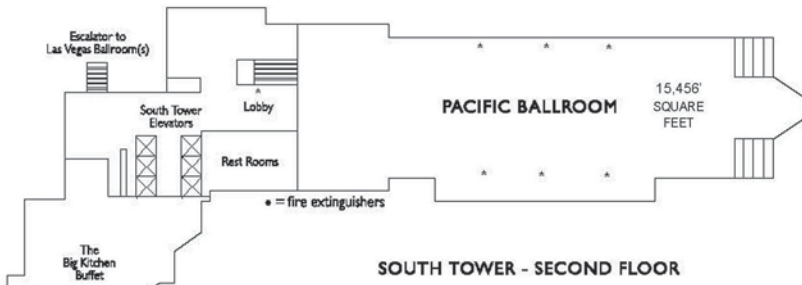

For the first time ever, the U.S.N.S.T.A. will have the entire South Tower all to ourselves. Two full floors of multi-point entry rooms, hallways, stairways, galleys, lobbies, rest rooms, elevators and escalators. And its all ours to use as we want with no interruptions!

The Pacific Ballroom complex will house all Check-In, Vendor Exhibitions, Controlled F.O.R.C.E. Departmental Instructor Certification Training, and other training, presentations, and demonstrations.

Over 30,000 square feet at our disposal